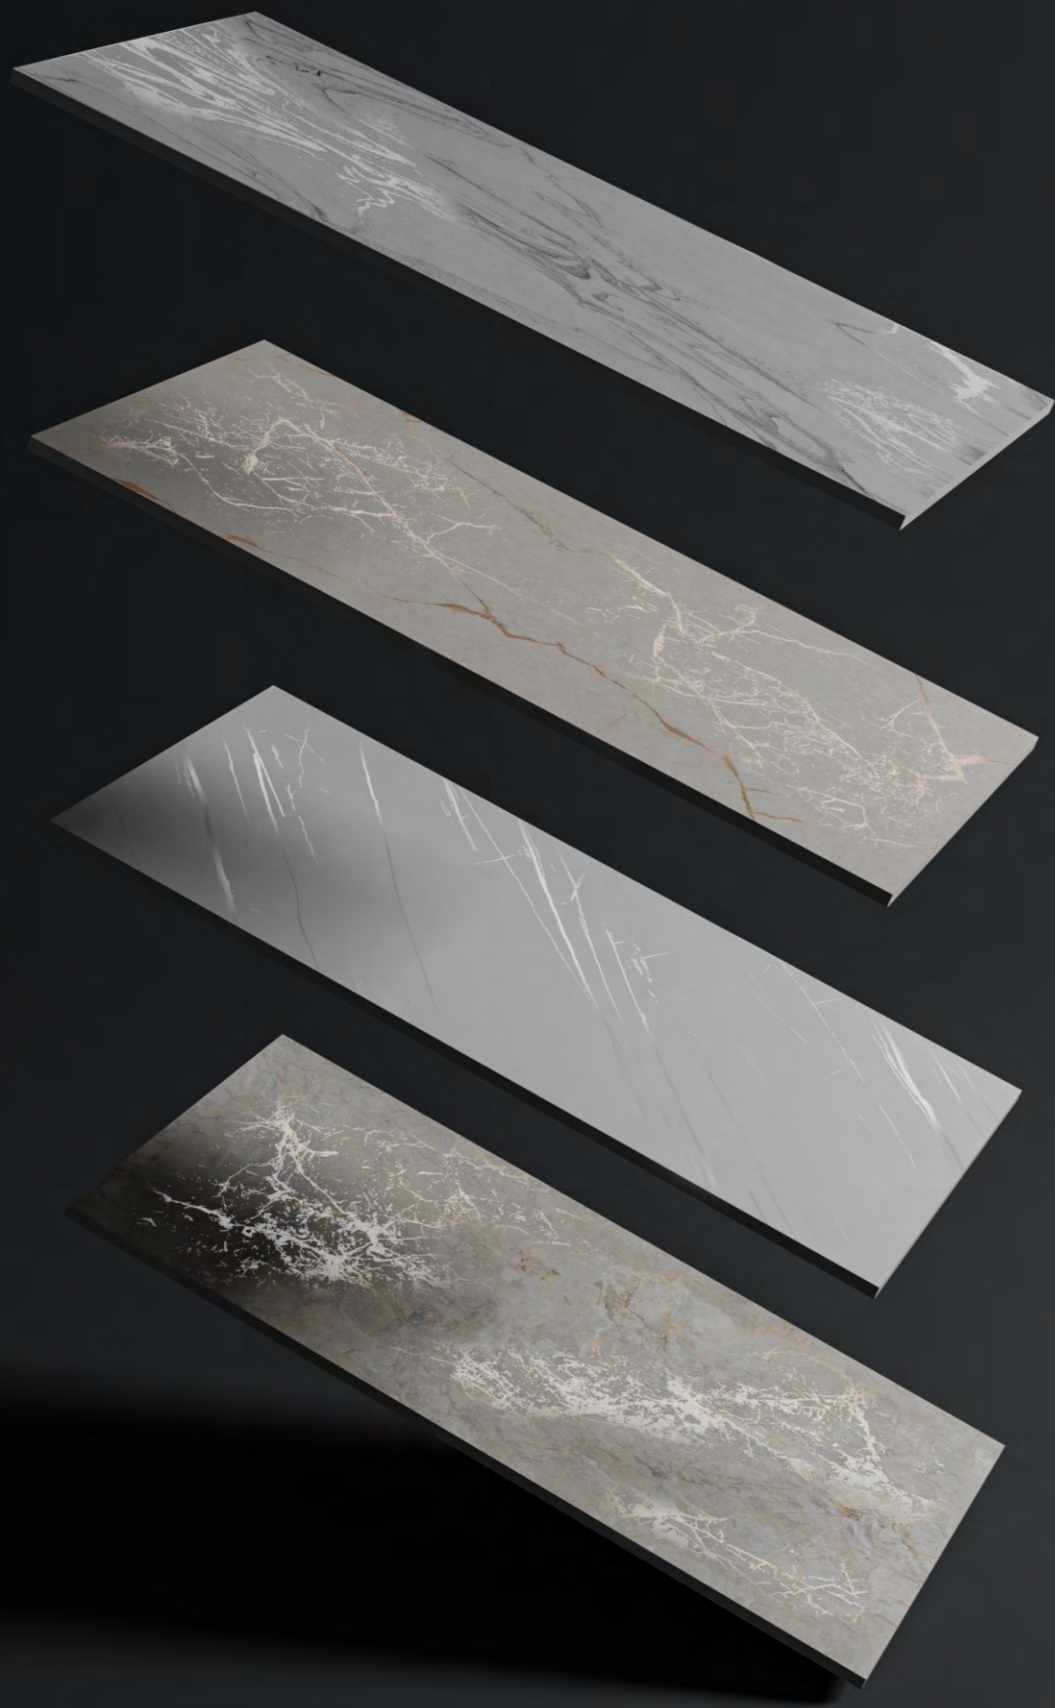

Lavit tile offers vast assortment in 600x1200MM GVT/PGVT with which we created amazing designs for flooring and wall solutions of sophisticated spaces in many different finishes. Glossy, Matt, Laminate, High Gloss, Carving and other finishes that highly resistant to all environmental effects.