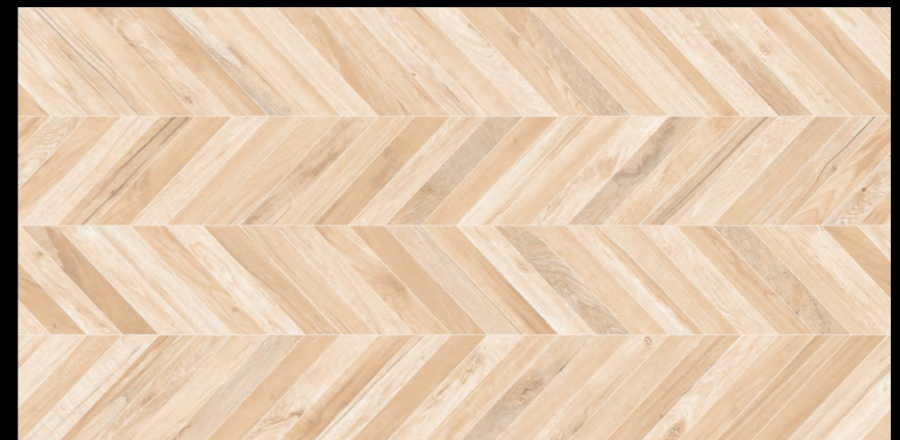

RANDOM
1

Lavit
a masterstroke

RC 5121 MAPLE END

FINISH
CARVING ENDLESS

SIZE :
600X1200MM

RANDOM
1

PROTECTION
PROTEZIONE

FIREPROOF
FIREPROOF