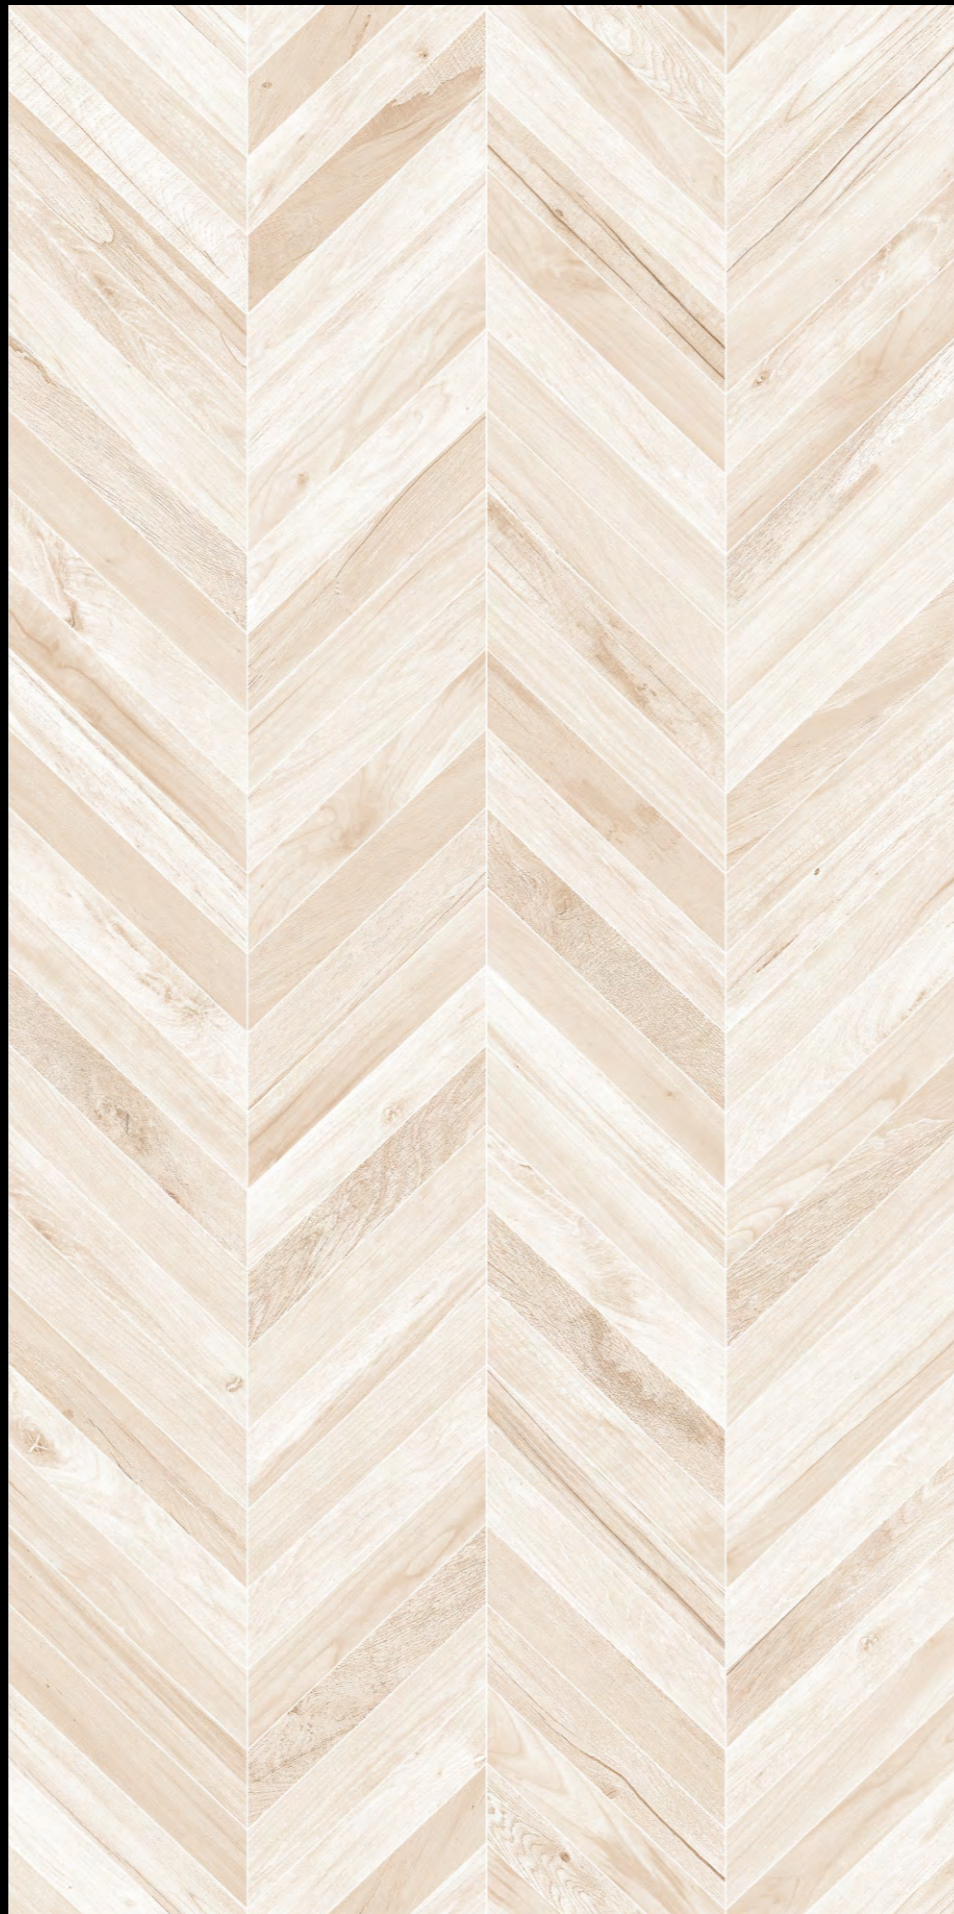

Lavit
a masterstroke

RC 5121 OAK END

FINISH
CARVING ENDLESS

SIZE :
600X1200MM

RANDOM
1