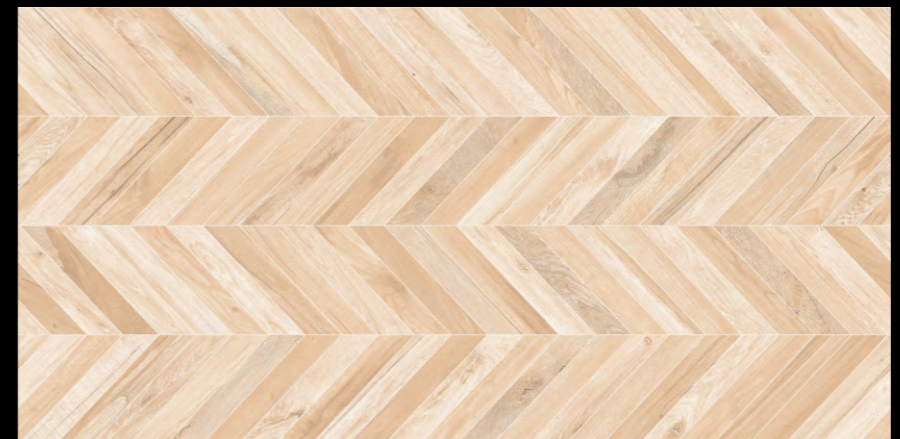

RANDOM
1

Lavit
a masterstroke

RC 5121 MAPLE END

FINISH
CARVING ENDLESS

SIZE :
600X1200MM

RANDOM
1

PROTECTION
PROTEZIONE

FIREPROOF
FIREPROOF