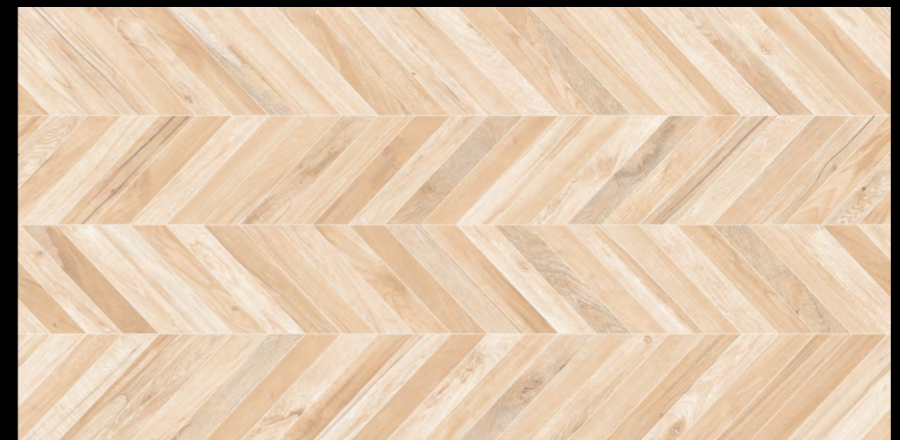

RANDOM
1

Lavit
a masterstroke

RC 5121 MAPLE END

FINISH
CARVING ENDLESS

SIZE :
600X1200MM

RANDOM
1

PROTECTION
PROTEZIONE

FIREPROOF
FIREPROOF