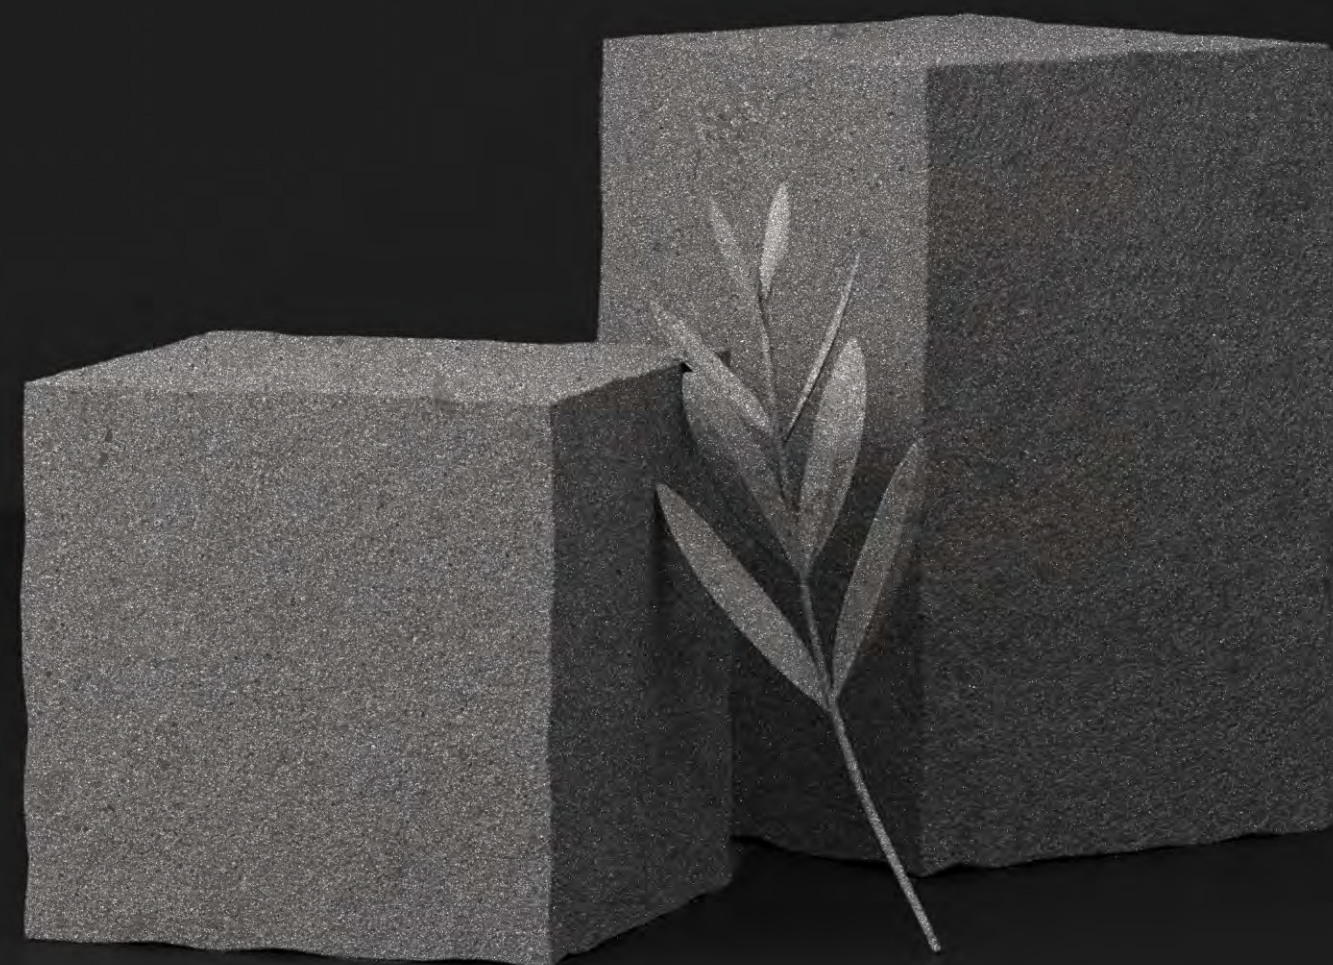

The Aspect of **Artistry**

**600X
600MM**

www.lavittile.com