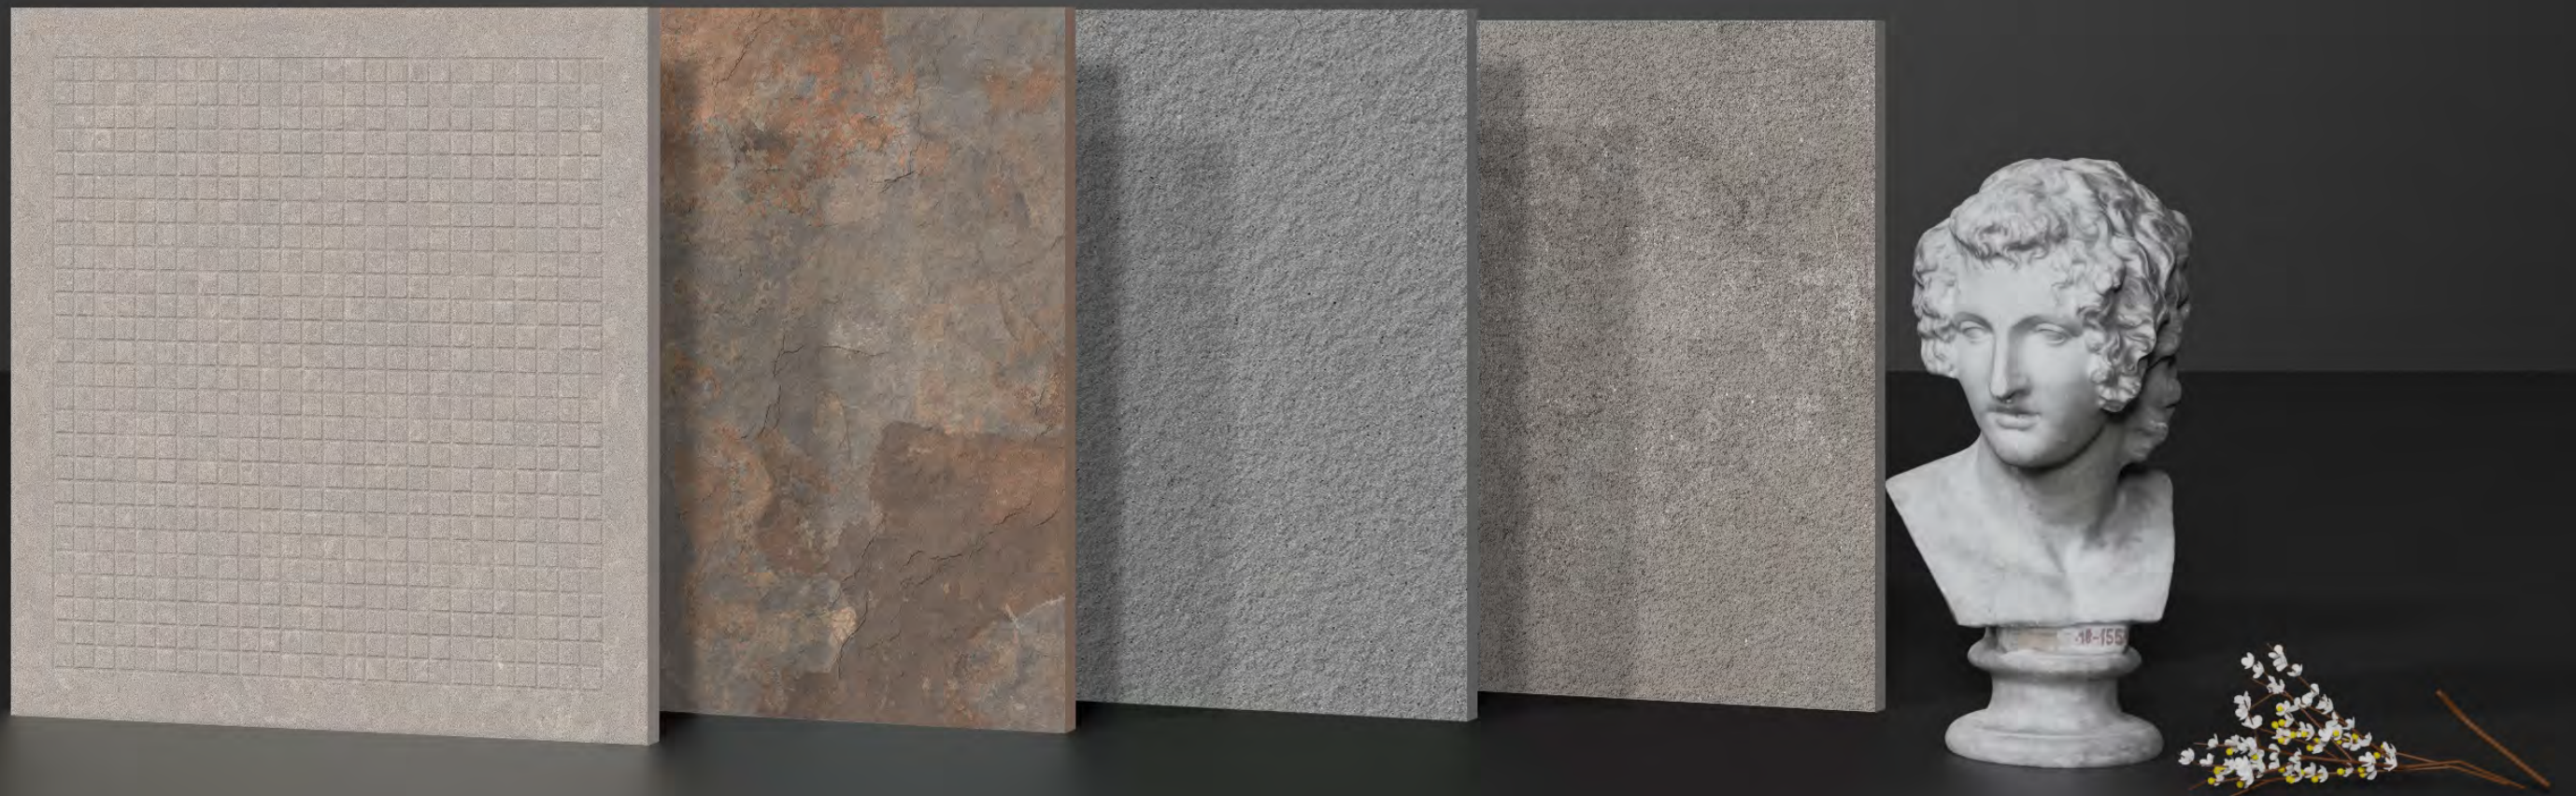

Lavit tile offers vast assortment in 600x600MM Indoor & outdoor heavy duty tiles with which we created amazing designs for flooring and wall solutions of sophisticated spaces in many different finishes. Glossy, Matt, Laminate, High Gloss, Carving and other finishes that highly resistant to all environmental effects.

APPLICATIONS

Lavit tile-made surfaces which are adorn your space and stable in any condition and also easy to applicable anywhere we can call that Lavit is a timeless beauty.

RESTAURANTS

SPA-
WELLNESS

AIRPORTS