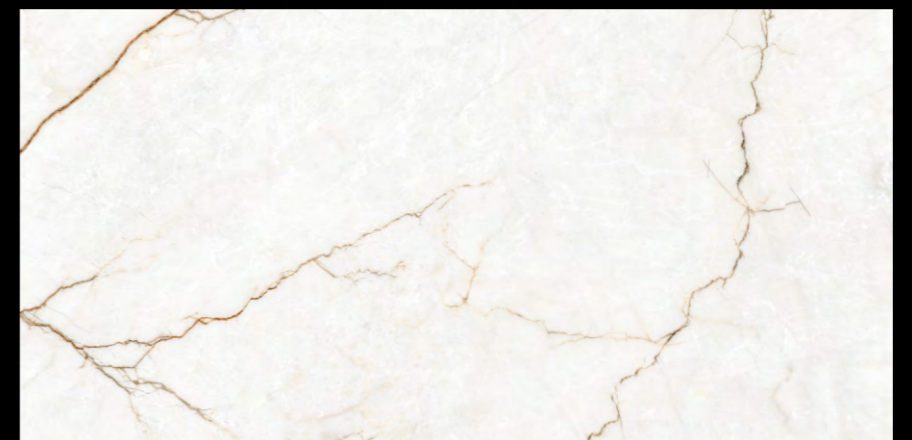

FIREPROOF  
FIREPROOF

DURABILITY  
DURABILITÀ

EASY INSTALLATION  
FACILITÀ DI POSA

**RC 5017 WHITE**

FINISH  
**CARVING**

SIZE :  
**600X1200MM**

RANDOM  
**4**

**Lavit**  
a masterstroke