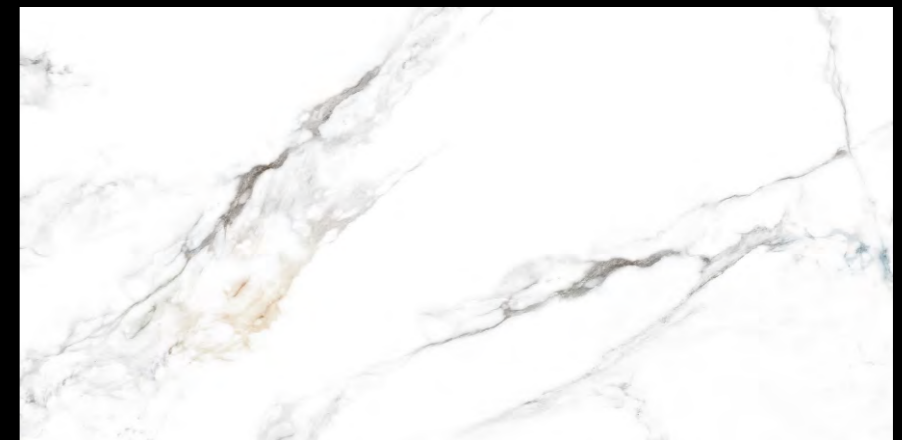

Lavit
a masterstroke

GLASGOW MULTI

FINISH **COLORIT GLOSSY** ALSO AVAILABLE IN **COLORIT CARVING**

SIZE :
600X1200MM

RANDOM
8

PROTECTION
PROTEZIONE

FIREPROOF
FIREPROOF

DURABILITY
DURABILITÀ