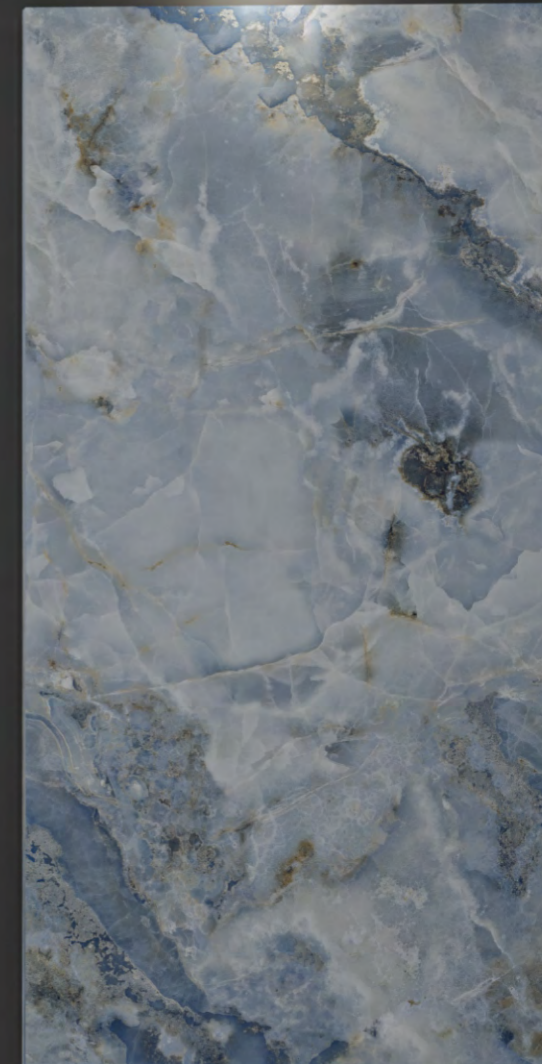

Lavit tile offers vast assortment in 600x1200MM GVT/PGVT with which we created amazing designs for flooring and wall solutions of sophisticated spaces in many different finishes. Glossy, Matt, Laminate, High Gloss, Carving and other finishes that highly resistant to all environmental effects.