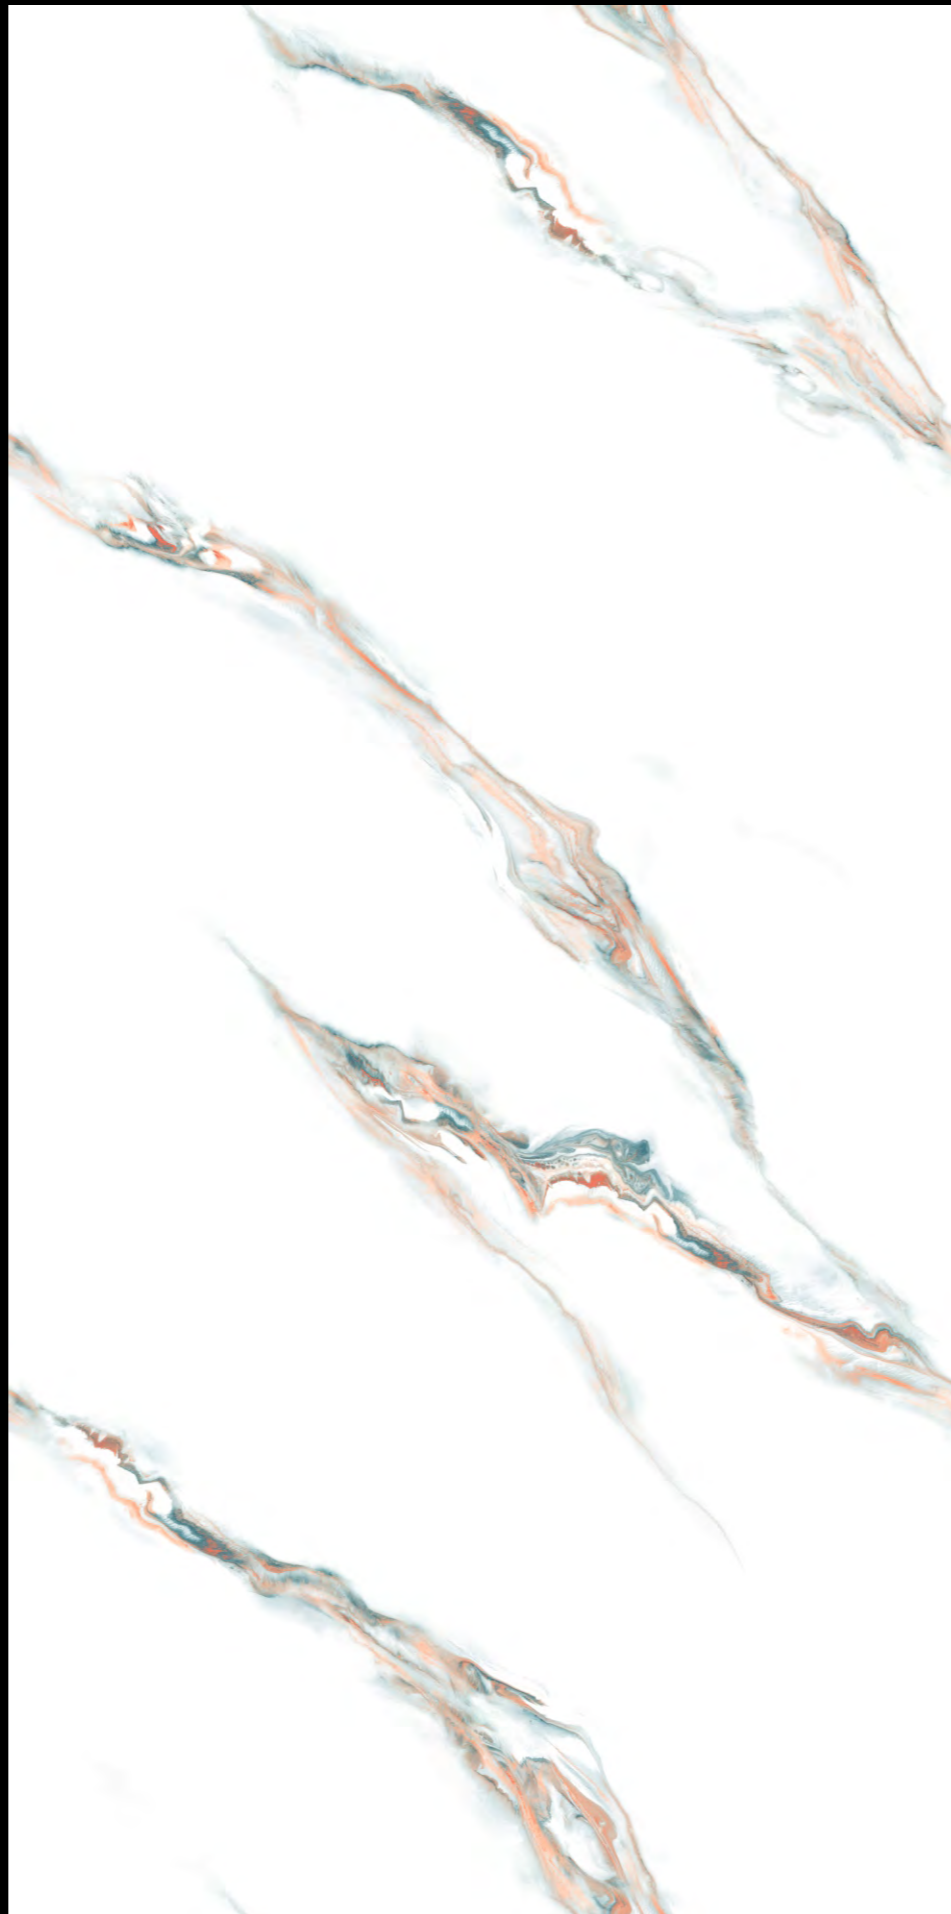

DURABILITY
DURABILITÀ

EASY INSTALLATION
FACILITÀ DI POSA

END ANGELIC TORQUOISE

FINISH **COLORIT GLOSSY** ALSO AVAILABLE IN **COLORIT CARVING**

SIZE :
600X1200MM

RANDOM
4

Lavit
a masterstroke

END CALDO ROSE