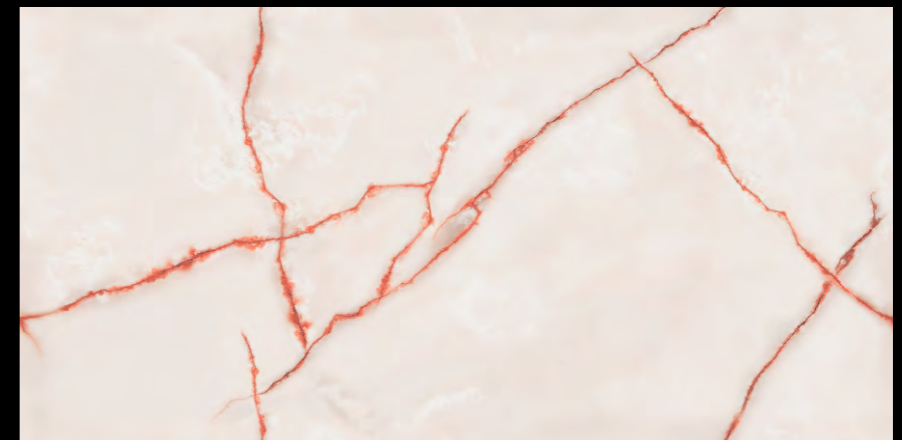

PROTECTION
PROTEZIONE

FIREPROOF
FIREPROOF

DURABILITY
DURABILITÀ

EASY INSTALLATION
FACILITÀ DI POSA