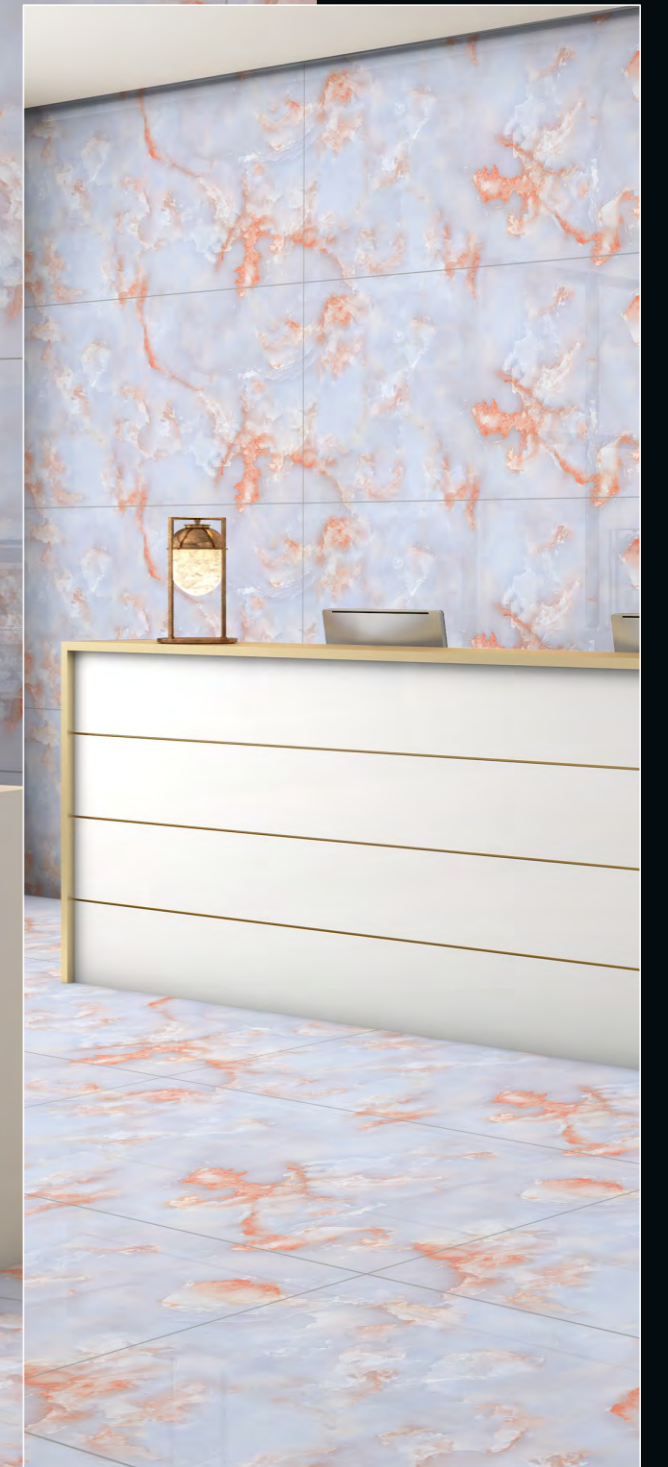

FINISH **COLORIT GLOSSY** ALSO AVAILABLE IN **COLORIT CARVING**

SIZE :
600X1200MM

RANDOM
2

End Flora Plum

Lavit
a masterstroke

PROTECTION
PROTEZIONE

FIREPROOF
FIREPROOF

DURABILITY
DURABILITÀ