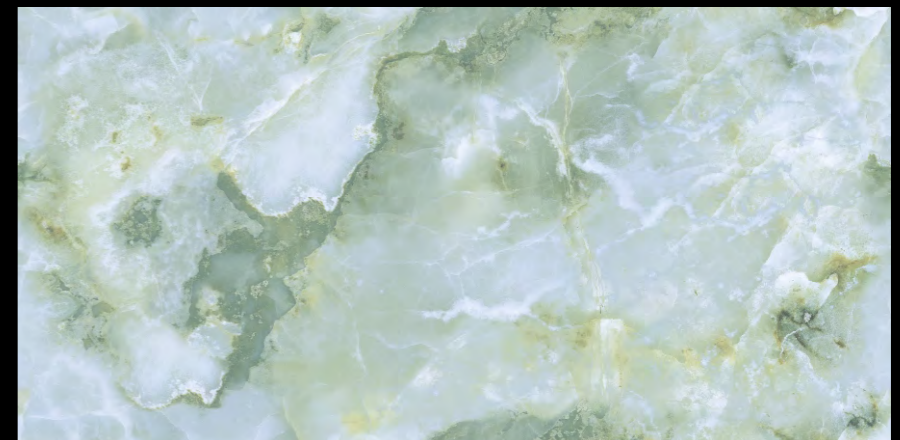

FIREPROOF
FIREPROOF

DURABILITY
DURABILITÀ

EASY INSTALLATION
FACILITÀ DI POSA

Lavit
a masterstroke

END SKYLAR GREEN

FINISH **COLORIT GLOSSY** ALSO AVAILABLE IN **COLORIT CARVING**

SIZE :
600X1200MM

RANDOM
4