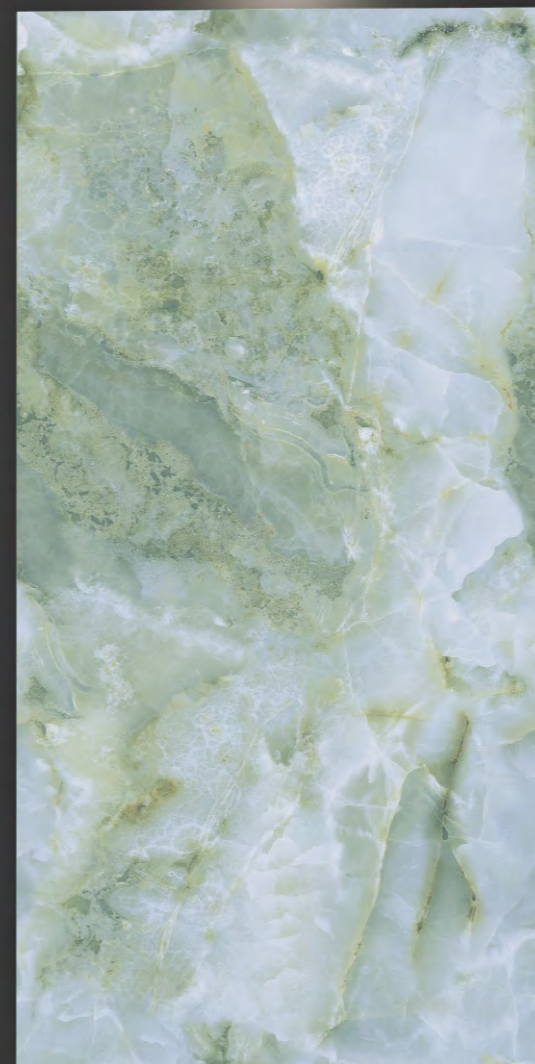

Lavit tile offers vast assortment in 600x1200MM GVT/PGVT with which we created amazing designs for flooring and wall solutions of sophisticated spaces in many different finishes. Glossy, Matt, Laminate, High Gloss, Carving and other finishes that highly resistant to all environmental effects.