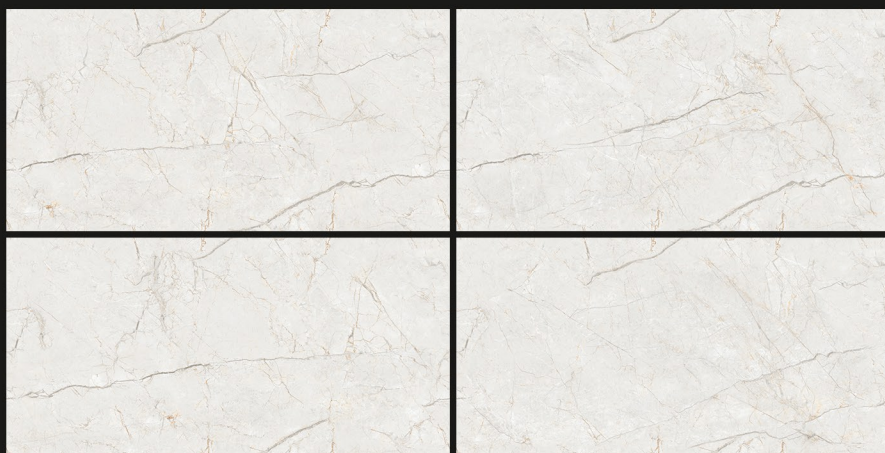

SIZE

800x
1600mm

FINISH

Carving

RC_5025
_BIANCO_END

RANDOM
PHASE
04

www.lavittilte.com