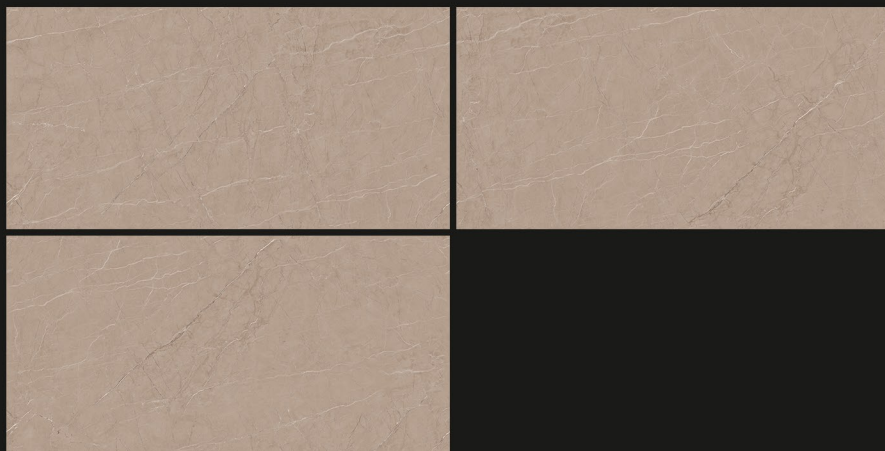

SIZE

800x
1600mm

FINISH

Carving

RC_END
_SISMIC TAN

RANDOM
PHASE
03

www.lavittilte.com