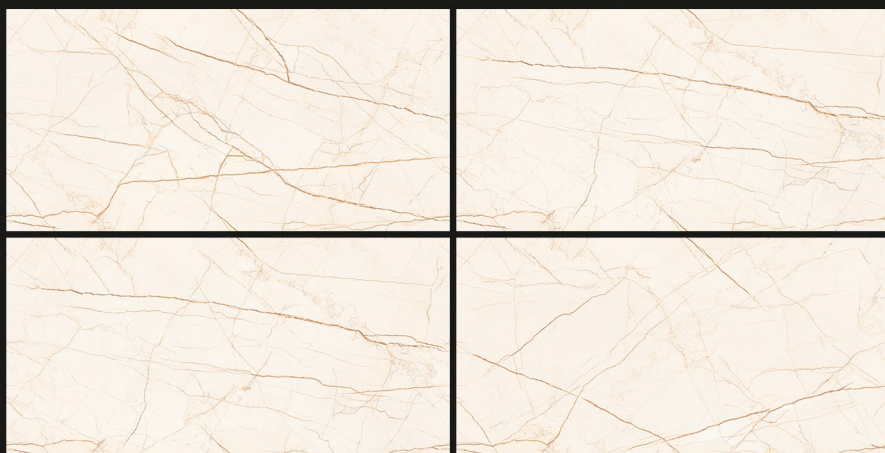

RANDOM
PHASE
04

Wall

Floor

4mm
Spacer

9mm

www.lavittilte.com

SIZE

800x
1600mm