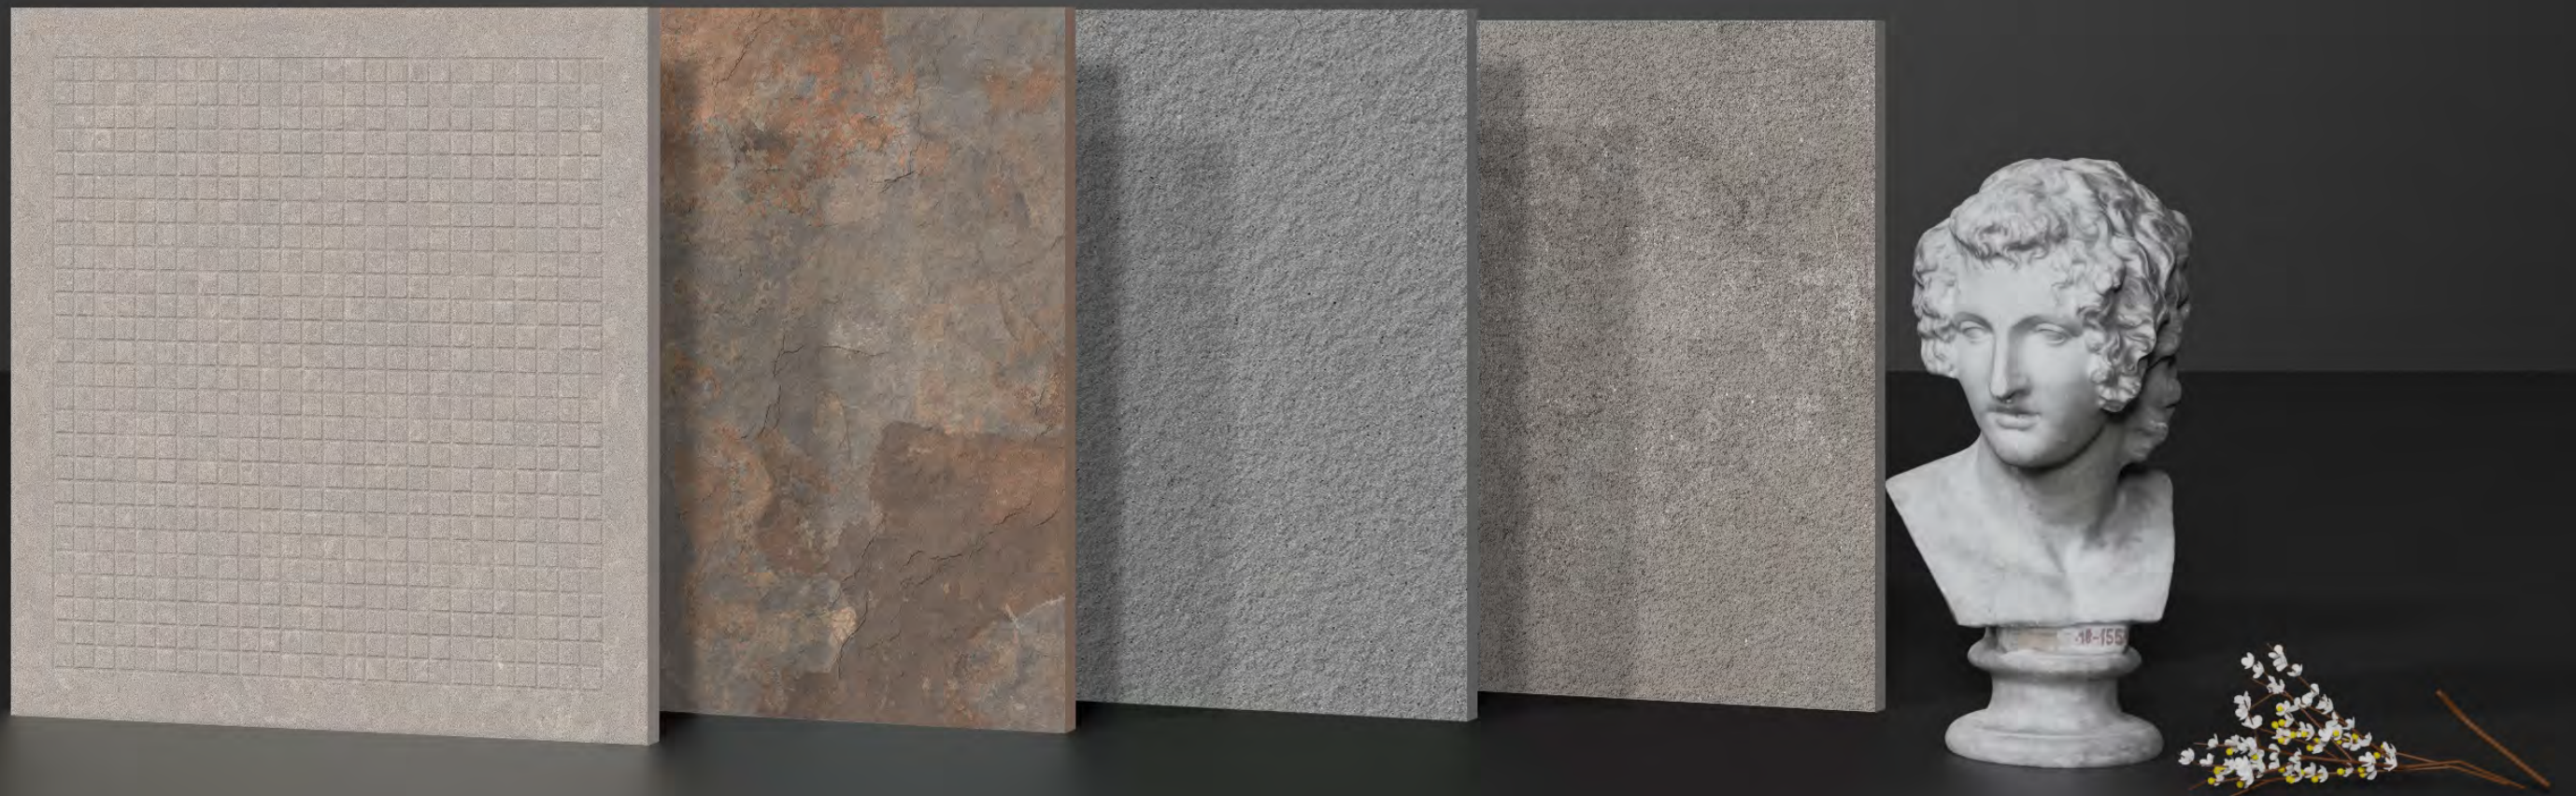

Lavit tile offers vast assortment in 600x600MM Indoor & outdoor heavy duty tiles with which we created amazing designs for flooring and wall solutions of sophisticated spaces in many different finishes. Glossy, Matt, Laminate, High Gloss, Carving and other finishes that highly resistant to all environmental effects.